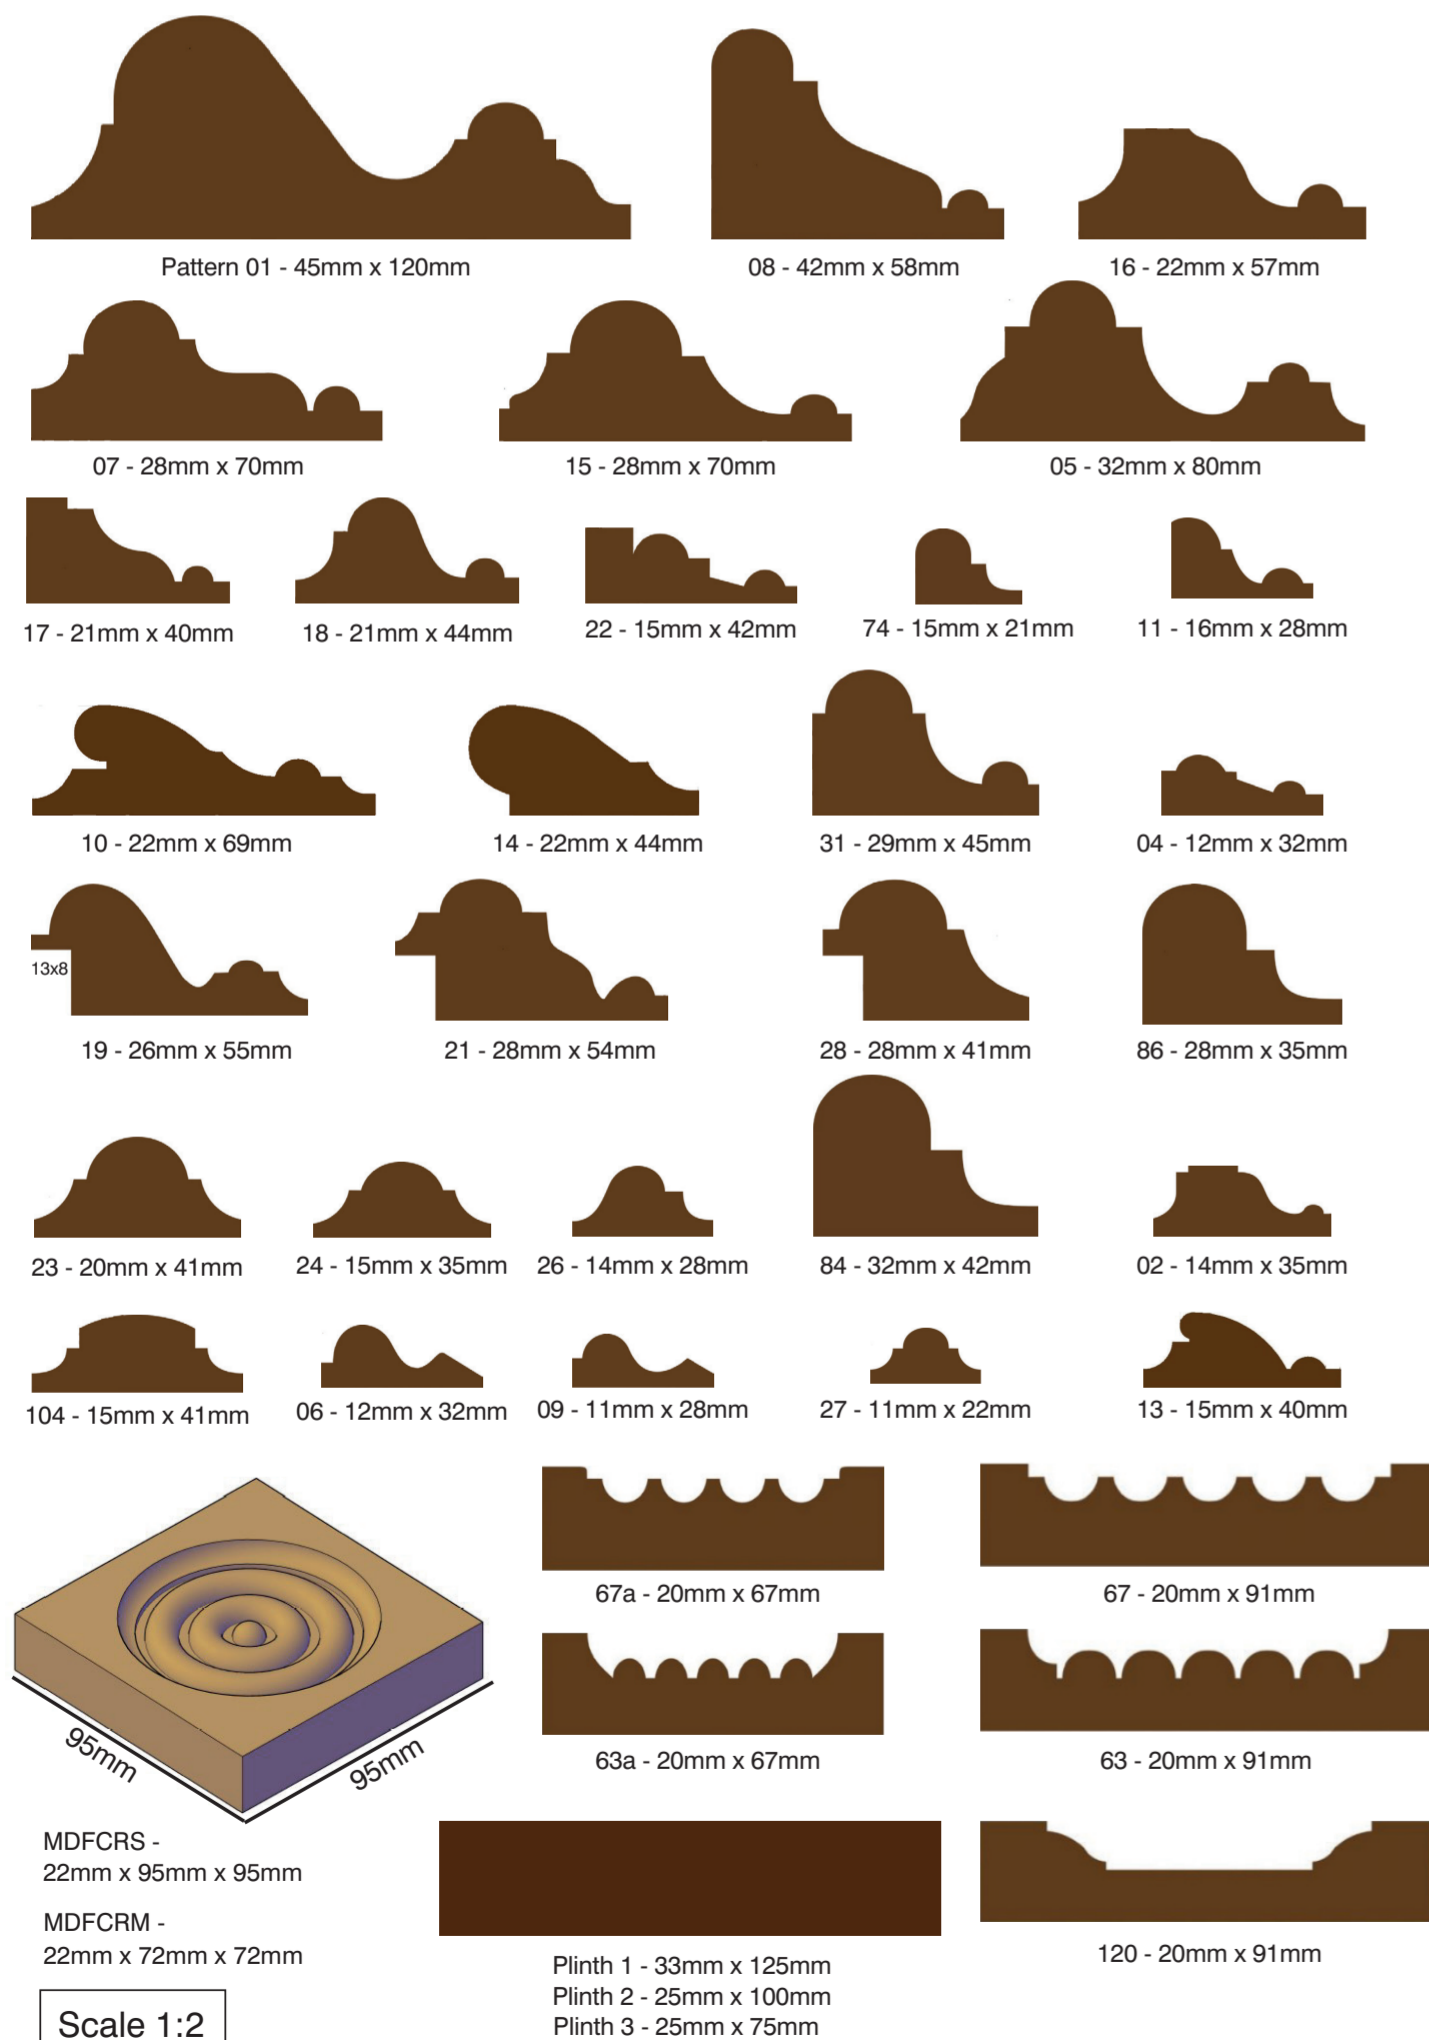

Dresser Mouldings

Tel: 01706 658900 | Web: www.dressermouldings.com

Part of the James Latham Group

Dado, Picture Rail and Panel Mould

Door Architrave & Plinth Blocks

Cornice

200 Range

Skirting