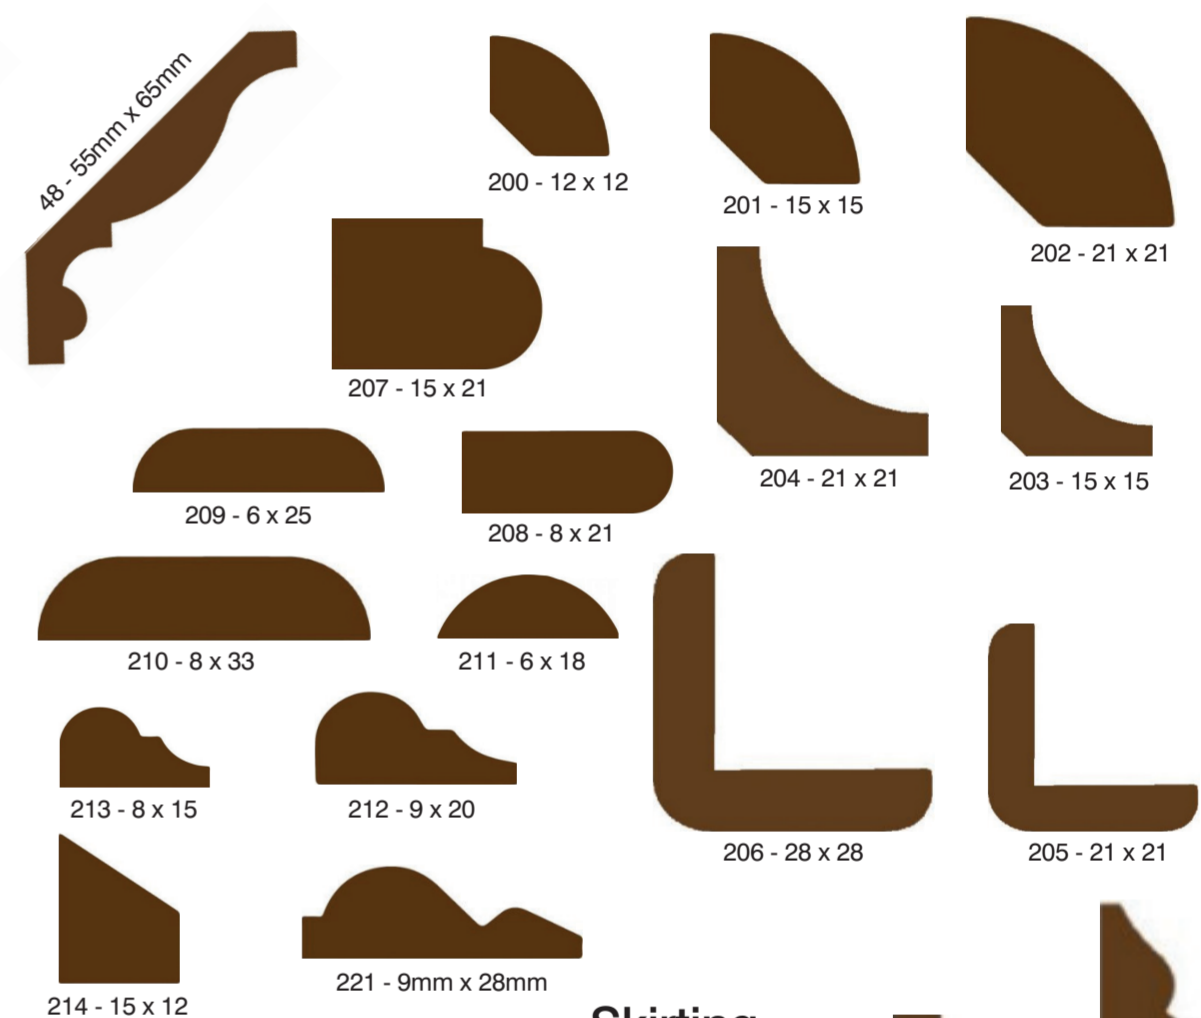

Dresser Mouldings

Tel: 01706 658900 | Web: www.dressermouldings.com

Part of the James Latham Group

Dado, Picture Rail and Panel Mould

Door Architrave & Plinth Blocks

Cornice

200 Range

Skirting