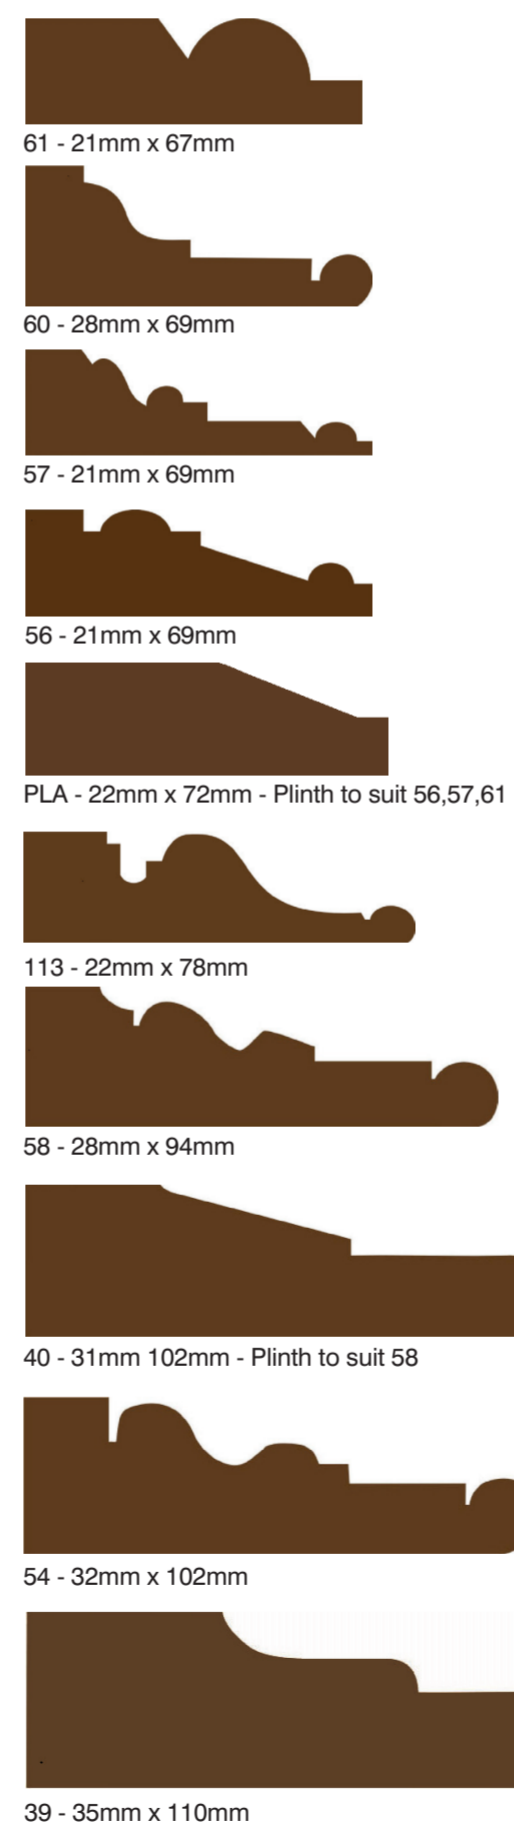

Dresser Mouldings

Tel: 01706 658900 | Web: www.dressermouldings.com

Part of the James Latham Group

Dado, Picture Rail and Panel Mould

Door Architrave & Plinth Blocks

Cornice

200 Range

Skirting