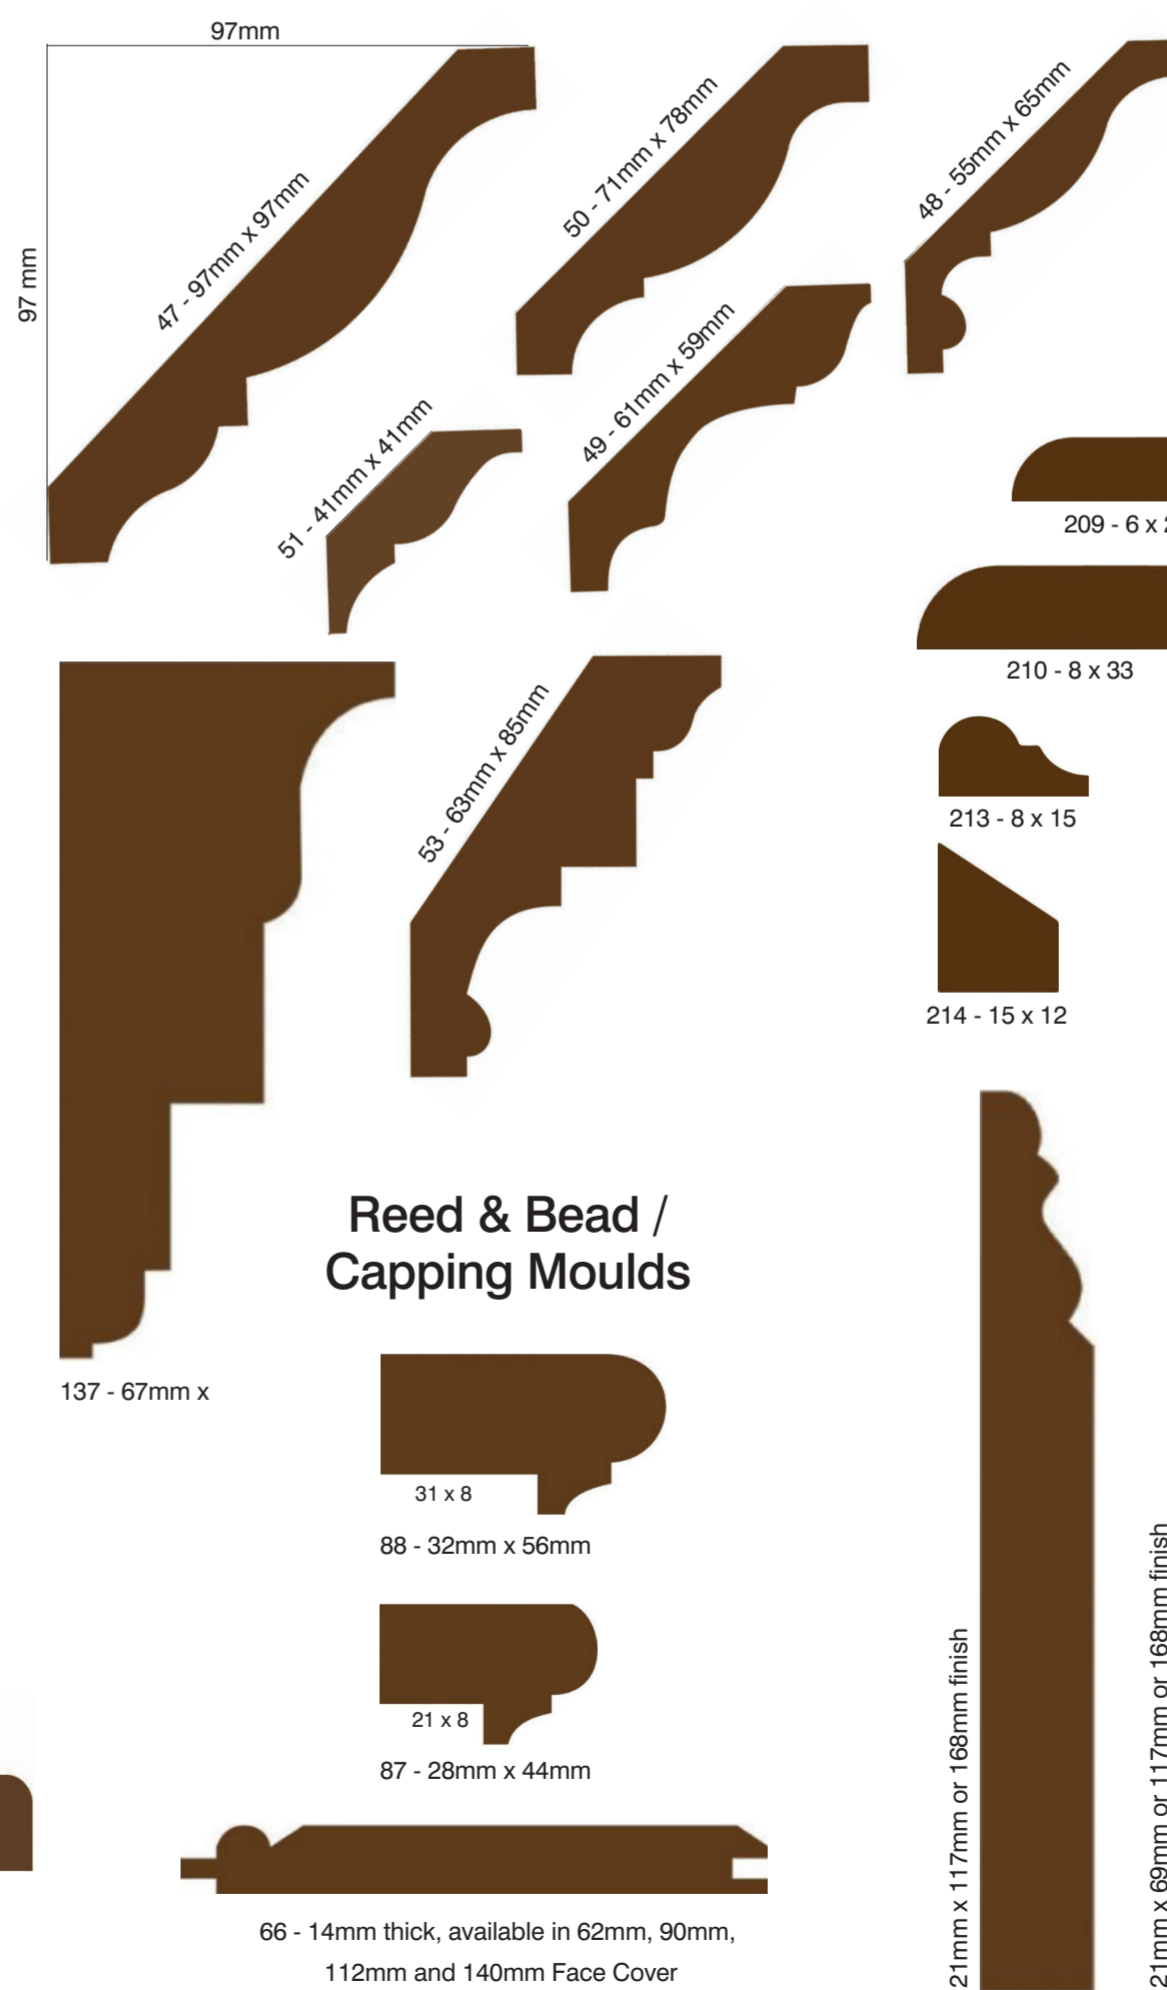

Dresser Mouldings

Tel: 01706 658900 | Web: www.dressermouldings.com

Part of the James Latham Group

Dado, Picture Rail and Panel Mould

Door Architrave & Plinth Blocks

Cornice

200 Range

Skirting