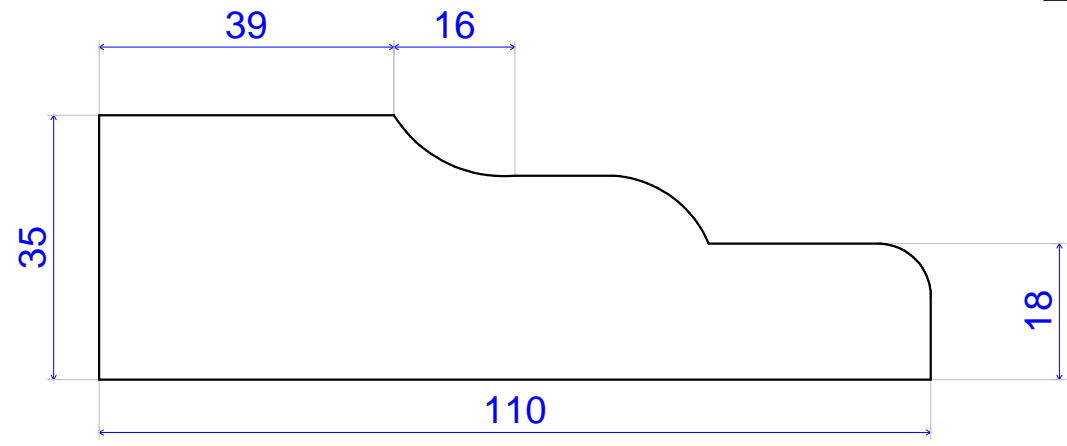

DM39

Version 1

P Davies

08/11/18

Pattern 39

Dresser

Scale : 1

Profile DM039